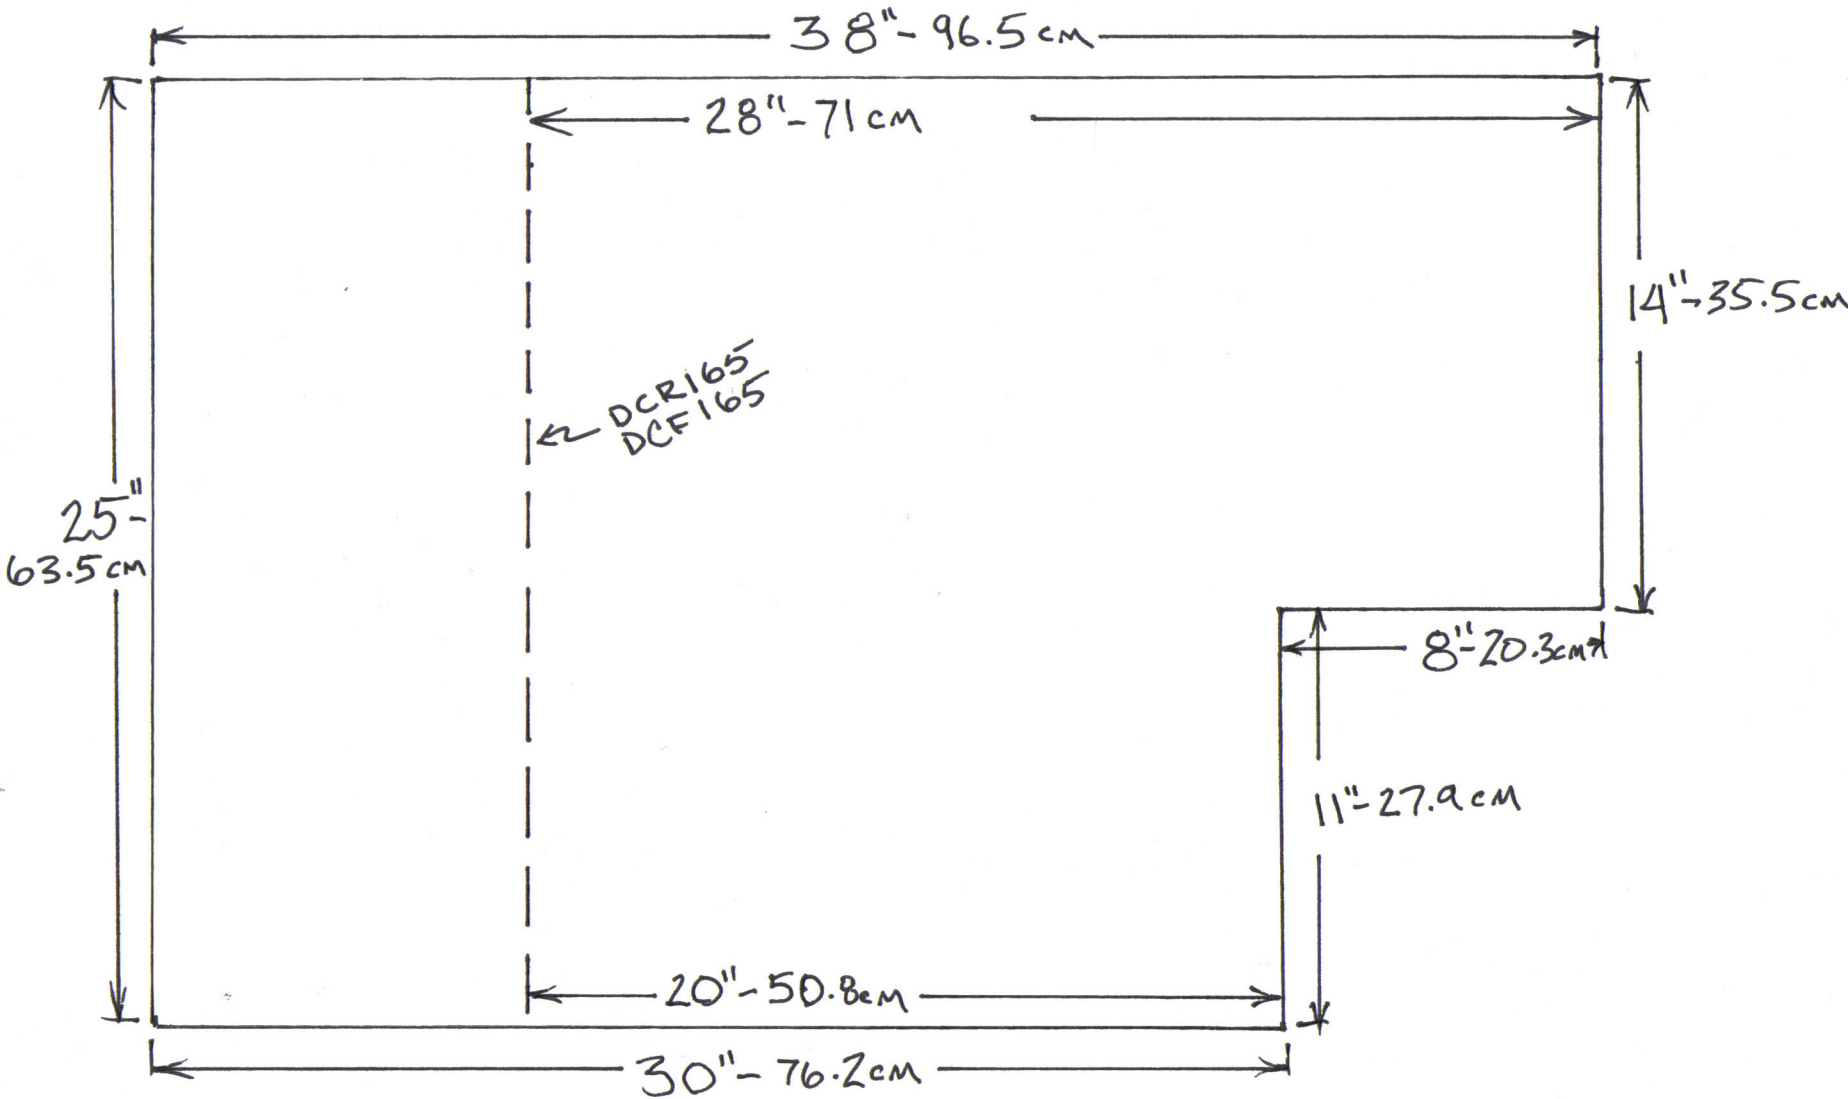

SUN DANZER
DCR225
DCF225
INSIDE DIMENSIONS

SIDE VIEW
16" - 40.6 cm WIDE